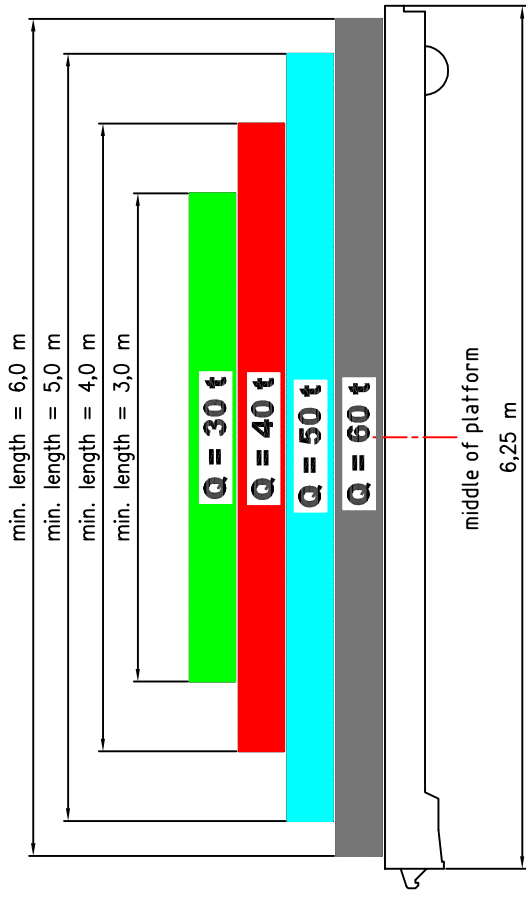

GRIMALDI - Rolltrailer 20' 60 tons - 2,5 m wide

Point loads must be put on the platform within the marked areas possibly at a distance greater than "D".

owners reg. nos. FRGC 260001-3 to FRGC 260030-6

Distributed loads

Load gravity center must be inside the respective marked areas