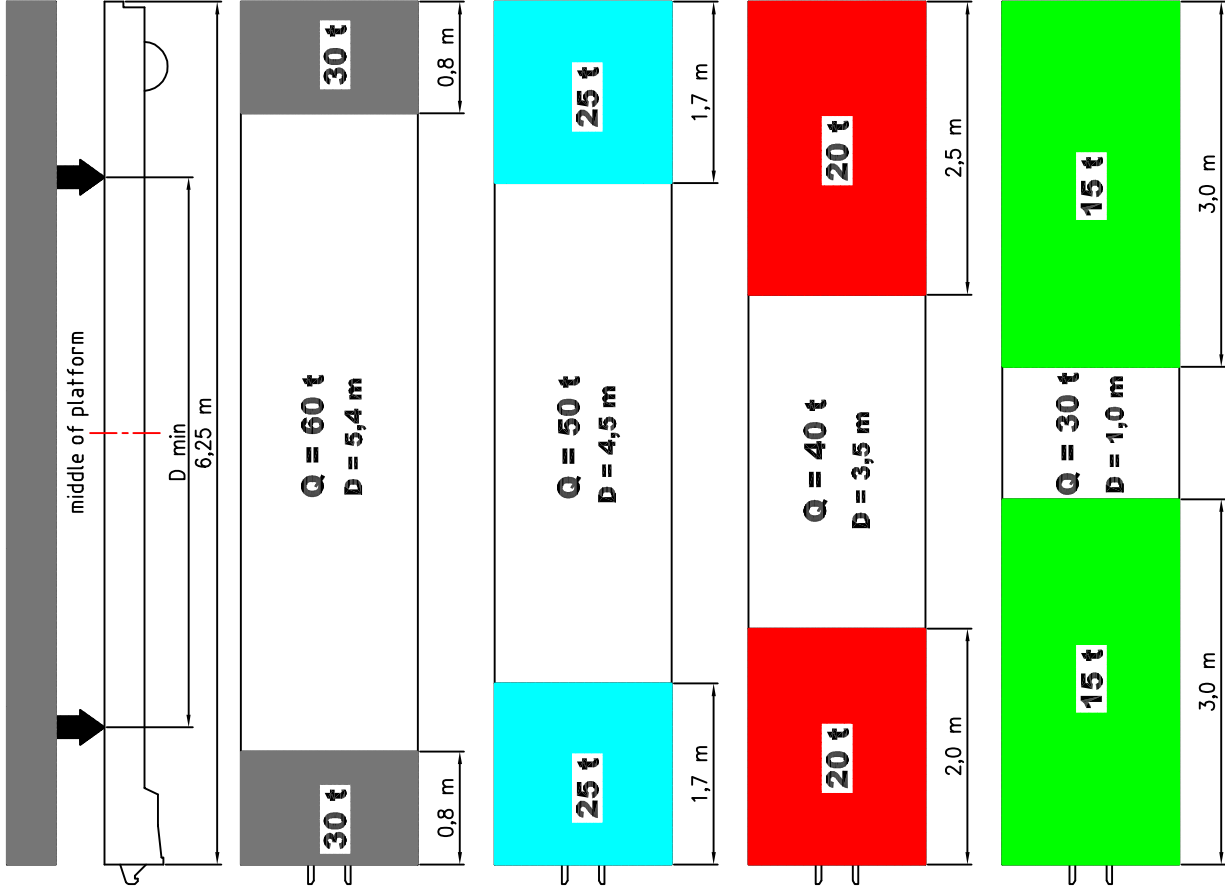

GRIMALDI - Rolltrailer 20' 60 tons - 2,5 m wide

Point loads must be put on the platform within the marked areas possibly at a distance greater than "D".

owners reg. nos. FRGC 260001-3 to FRGC 260030-6

Distributed loads

Load gravity center must be inside the respective marked areas